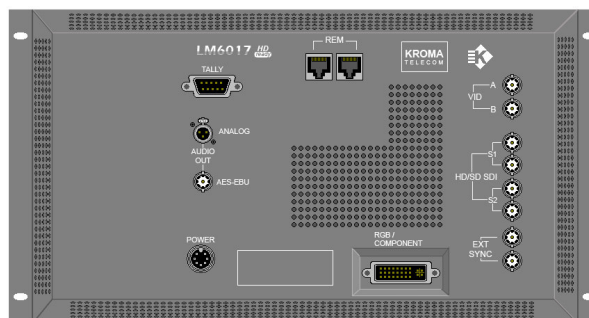

Dimensions (mm)	Weight	Watts	Resolution	Dot Pitch	Viewing Angle	Pixel	Active Area	Scope MTF	Contrast Brightness	Remote Control	Response Time
265mm (6U High) 442mm (19" Rack) 74mm (Deep)	Approx 6 Kg	45 W	1280 x 768	0.279 H 0.279 V	± 85° H ± 85° V	Stripe	372 x 223 mm	50.000 Hours	450:1 450 cd/m2	RS-485	10ms

Specifications subject to change without prior notice

KROMA TELECOM

La Granja 80 Pol Ind Alcobendas - 28108 Madrid – Spain

Tel +34. 91.661.4514 Fax +34.91.661.5875 Email: sales@kromatelecom.es Web: www.kromatelecom.es