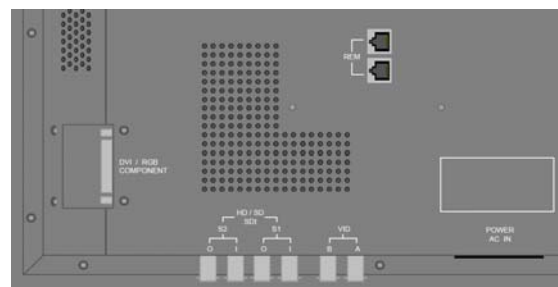

As standard it comes with one DVI connector for computer input as well as analogue components in SD (576i & 480i) and HD (1080/50i & 1080/60i). SDI options (SD and HD) allow user to extract embedded audio as analogue or AES/EBU. With built-in speaker.

With hardly 8ms of response time, LM6046 displays camera movements with no lag. Its 16:9 aspect ratio can be switched to 4:3. Other available features are: Remote Control, Cross Pulse, Picture in Picture (PiP) and Preset Colour Temperatures (5.000K, 5.500K, 6.500K, 7.500K, 9.300K).

To be placed on a desktop. It is powered by internal power supply.

**LM6000X07:** 2x PAL/NTSC (UIT R-BT470 / SMPTE 170M)

**LM6000X06:** 2xSDI SD with loop and audio de-embedding (SMPTE 259/259M-C)

**LM6000X08:** 2x SDI HD with loop and audio de-embedding (SMPTE 292/296M/274M)

| Dimensions (mm)                               | Weight           | Watts                         | Resolution  | Dot Pitch        | Viewing Angle      | Pixel  | Active Area   | Scope MTF       | Contrast Brightness | Remote Control | Response Time |
|---|------------------|-------------------------------|-------------|------------------|--------------------|--------|---------------|-----------------|---------------------|----------------|---------------|
| 649mm (15U)<br>1089mm (width)<br>100mm (Deep) | Approx<br>31 Kg. | Max.<br>200 W<br>Typ.<br>140W | 1920 x 1080 | 0.53 H<br>0.53 V | ± 89° H<br>± 89° V | Stripe | 1018 x 572 mm | 30.000<br>Hours | 1000:1<br>450 cd/m2 | RS-485         | 8ms           |